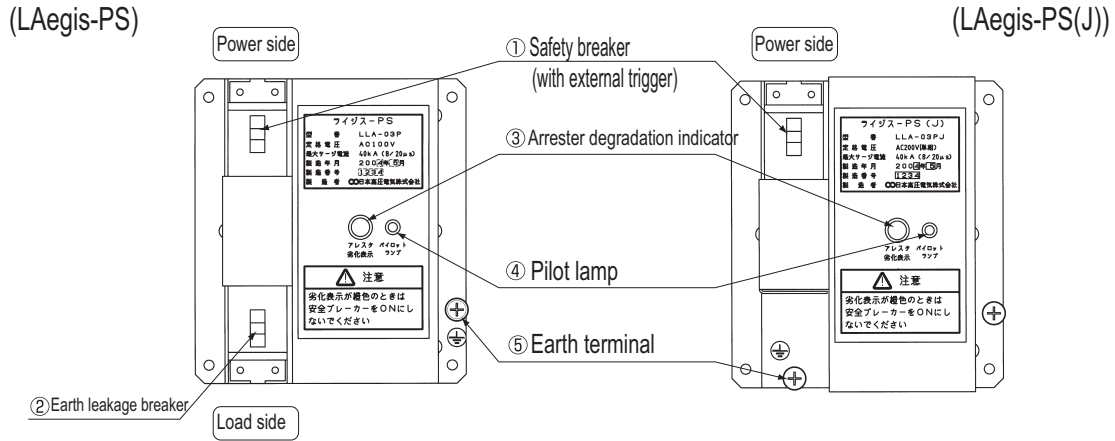

### APP.1 ● Single phase 100V

LAegis can replace the earth leakage breaker currently used.

### APP.2 ● Single phase 200V

LAegis can be installed in parallel with the power wire.

Please be sure to connect the earth wires of the protected equipment and LAegis.

Appearance

Spec.

	LAegis-PS	LAegis-PS(J)
Rating	Single phase 100V - 20Amp 50/60Hz	Single phase 100V, 200V 50/60Hz
Discharge voltage	1,500V	
Maximum surge current	40kA (8/20 $\mu$ S)	
Dimensions	W147×D80×H165	
Weight	1.5kg	
	LAegis is for indoor use. In case of outdoor use, please keep this product inside an outdoor-use enclosure which is water-proof and dust-proof.	