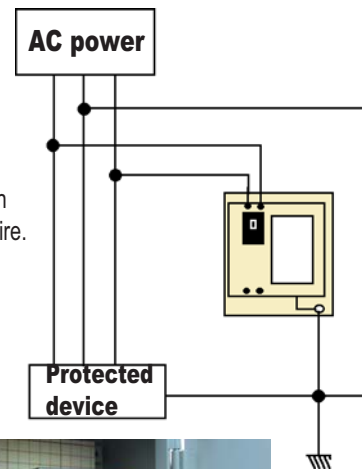

APP.2 ● Single phase 200V

LAegis can be installed in parallel with the power wire.

Please be sure to connect the earth wires of the protected equipment and LAegis.