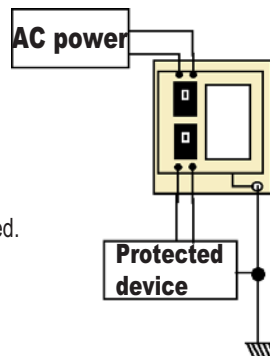

Application examples

APP.1 ● Single phase 100V

LAegis can replace the earth leakage breaker currently used.