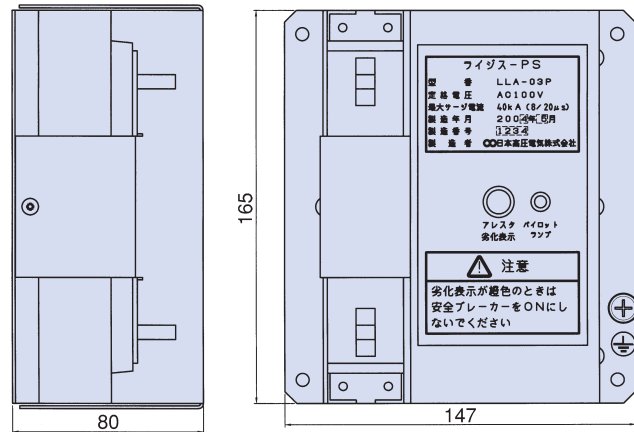

### APP.2 ● Single phase 200V

LAegis can be installed in parallel with the power wire.

Please be sure to connect the earth wires of the protected equipment and LAegis.

Appearance

Spec.

	LAegis-PS	LAegis-PS(J)
Rating	Single phase 100V - 20Amp 50/60Hz	Single phase 100V, 200V 50/60Hz
Discharge voltage	1,500V	
Maximum surge current	40kA (8/20 $\mu$ S)	
Dimensions	W147×D80×H165	
Weight	1.5kg	
	LAegis is for indoor use. In case of outdoor use, please keep this product inside an outdoor-use enclosure which is water-proof and dust-proof.	

Dimensions

(LAegis-PS)

Note 1: Please refer to the instruction manual attached to the product for installation and handling.

Note 2: Outdoor-use enclosure and lightning indicator are optionally available.  
 Please contact us for details.